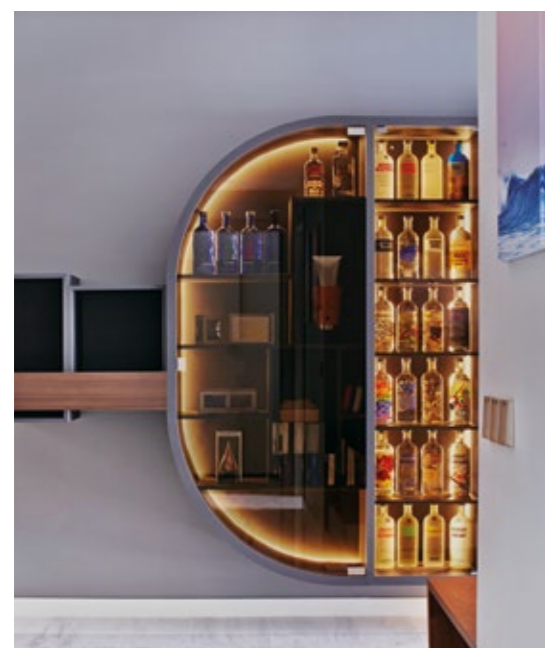

MODERN MAN CAVE

A timeless colour scheme coupled with quirky, one-of-a-kind features like a bottle-shaped shelf makes this bachelor's pad a dream home for the modern man.

TEXT STEPHANIE PEH